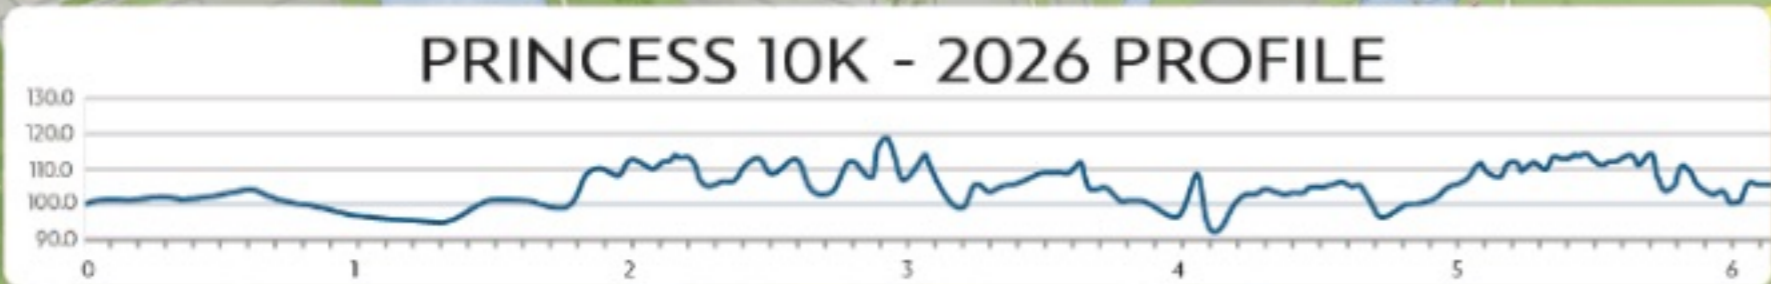

LEGEND

- PRINCESS 10K COURSE
- W WATER STOP + MEDICAL
- 1 MILE MARKER

START

FINISH

3

1

2

W

LEGEND

- PRINCESS 5K COURSE
- W WATER STOP
- MILE MARKER